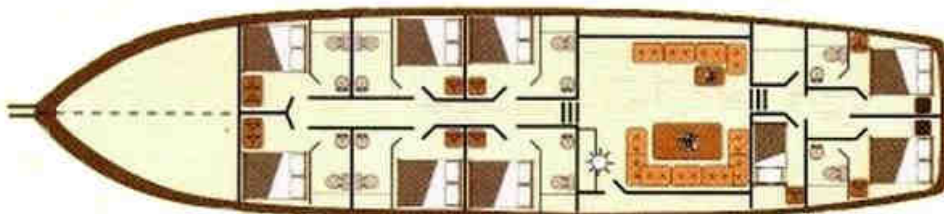

# LINDA

7/8 guest cabins. All include shower & home WC toilette

**L.O.A**  
**BEAM**  
**ENGINE**  
**GENERATOR**  
**FUEL TANKS**  
**WATER TANKS**  
**ELECTRICITY**

25,50 mt.  
6,5 mt  
2 x 230 HP Mann  
1 x 32 Kva  
3.000 lt.  
6.000 lt.  
12/ 220 V

Fishing Gear  
Snorkeling Gear, canoe  
TV,Dvd and Music System  
Full Equipped Galley  
Hot water

VHF Radio – Telephone  
Tender with Outboard Engine  
Refrigerator& Deep Freeze,Ice maker  
Air condition  
Crew 3 persons  
Capacity 14/16 guests  
Cruising area :Croatia